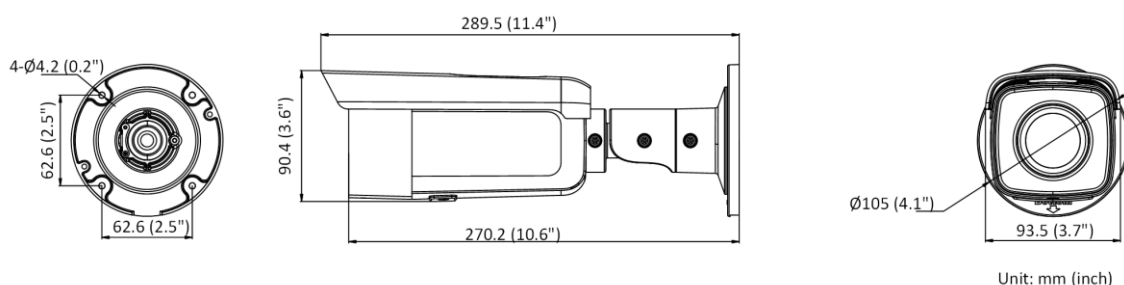

▪ Available Model

DS-2CD2T46G2-2I(2.8mm, 4mm, 6mm)

DS-2CD2T46G2-4I(2.8mm, 4mm, 6mm)

▪ Dimension