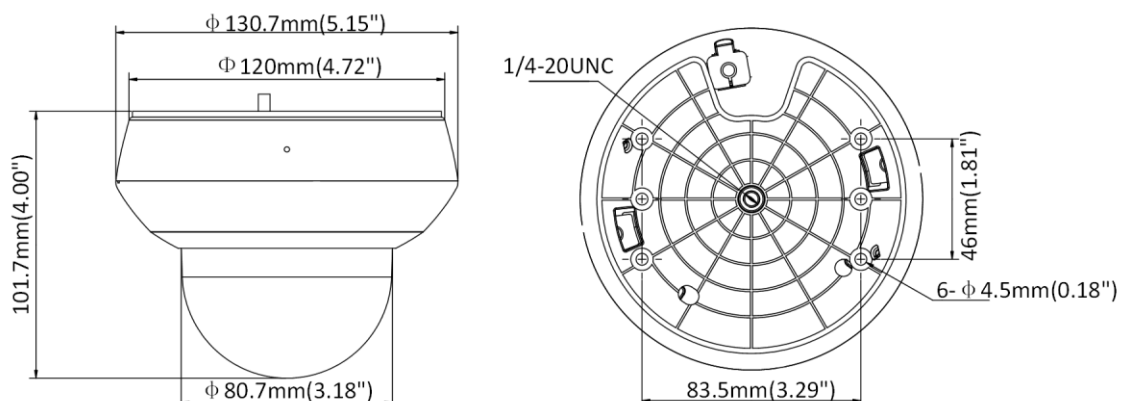

General

Language (Web Browser Access)	32 languages. English, Russian, Estonian, Bulgarian, Hungarian, Greek, German, Italian, Czech, Slovak, French, Polish, Dutch, Portuguese, Spanish, Romanian, Danish, Swedish, Norwegian, Finnish, Croatian, Slovenian, Serbian, Turkish, Korean, Traditional Chinese, Thai, Vietnamese, Japanese, Latvian, Lithuanian, Portuguese (Brazil)
Power	12 VDC, 1.5 A (Max. 10.9 W, including Max. 4.2 W for IR) PoE (802.3af), 36 to 57 VDC, 0.35 A (Max. 12.2 W, including max. 4.2 W for IR)
Working Environment	Temperature: -20°C to 60°C (-4°F to 140°F), humidity: ≤ 90%
Protection Level	IP66 standard, IK 10, surge protection, ±2kV Line to Gnd, ±1kV Line to Line, IEC61000-4-5
Material	Aluminum alloy, PC, PC+ABS
Dimension	Φ 130.7 mm × 101.7 mm (Φ 5.15" × 4.00")
Weight	Approx. 0.53 kg (1.17 lb.)

DORI

The DORI (detect, observe, recognize, identify) distance gives the general idea of the camera ability to distinguish persons or objects within its field of view. It is calculated based on the camera sensor specification and the criteria given by EN 62676-4: 2015.

DORI	Detect	Observe	Recognize	Identify
Definition	25 px/m	63 px/m	125 px/m	250 px/m
Distance (Tele)	180.0 m (590.6 ft)	71.4 m (234.3 ft)	36.0 m (118.1 ft)	18.0 m (59.1 ft)

Available Model

DS-2DE2A404IW-DE3/W(2.8-12 mm) (C), 12 VDC & PoE

Dimensions