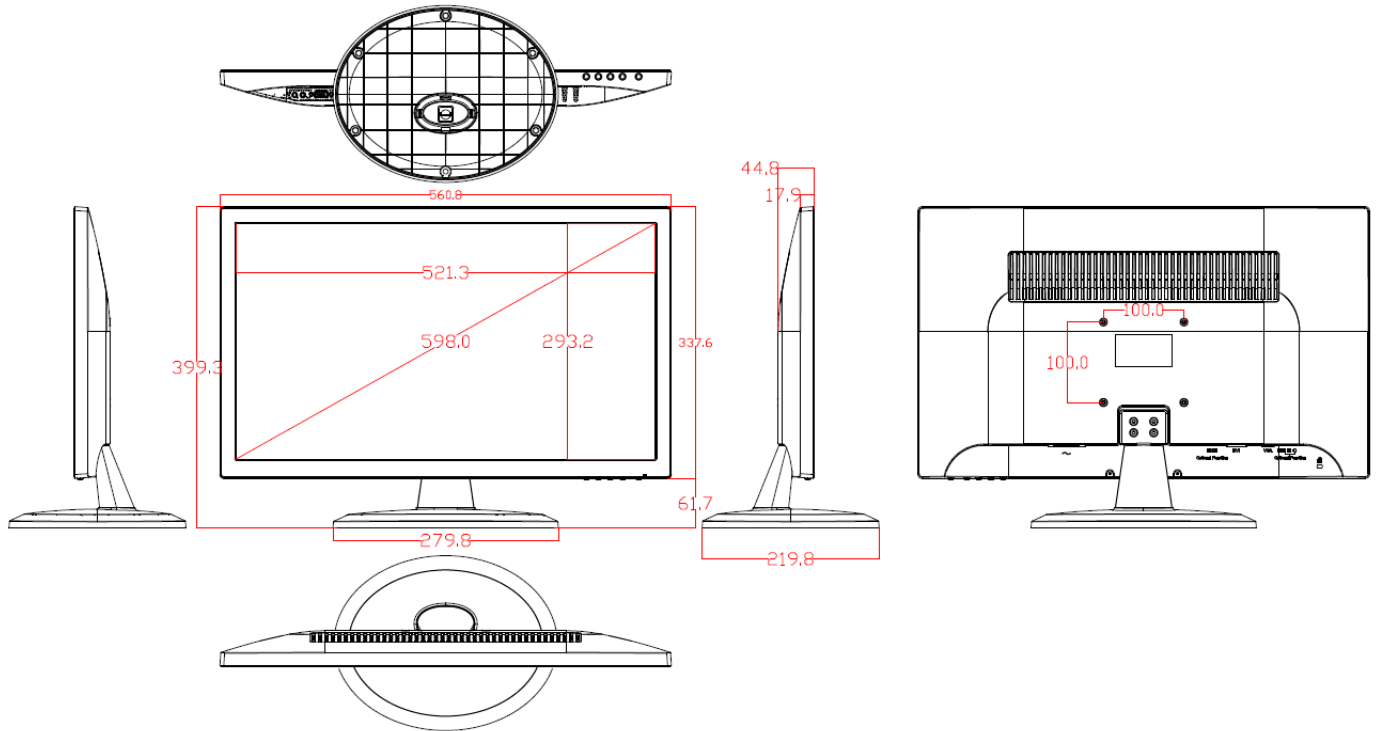

Dimensions (unit: mm)