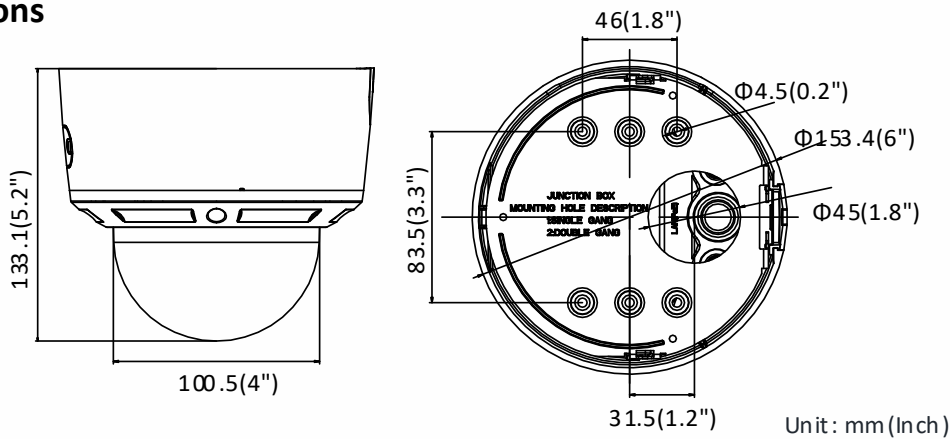

Dimensions

Accessories

DS-1227ZJ-DM37
In-ceiling Mount

DS-1473ZJ-155(Black)
Wall Mount

DS-1475ZJ-SUS(Black)
Vertical pole mount

Headquarters
No.555 Qianmo Road, Binjiang District,
Hangzhou 310051, China
T +86-571-8807-5998
overseasbusiness@hikvision.com

Hikvision USA
T +1-909-895-0400
sales.usa@hikvision.com

Hikvision Italy
T +39-0438-6902
info.it@hikvision.com

Hikvision Singapore
T +65-6684-4718
sg@hikvision.com

Hikvision Africa
T +27 (0) 0351172
sale.africa@hikvision.com

Hikvision Europe
T +31-23-55-42-770
info.eu@hikvision.com

Hikvision France
T +33(0)1-85-330-450
info.fr@hikvision.com

Hikvision Oceania
T +61-2-8599-4233
salesau@hikvision.com

Hikvision Hong Kong
T +852-2151-1761

Hikvision Middle East
T +971-4-8816086
salesme@hikvision.com

Hikvision Spain
T +34-91-737-16-55
info.es@hikvision.com

Hikvision Canada
T +1-909-895-0400
sales.usa@hikvision.com

Hikvision Russia
T +7-495-669-67-99
saleru@hikvision.com

Hikvision Poland
T +48-22-460-01-50
poland@hikvision.com

Hikvision Korea
T +82-31-731-8841
sales.korea@hikvision.com

Hikvision India
T +91-22-28469900
sales@pramahikvision.com

Hikvision UK
T +01628-902140
support.uk@hikvision.com

Hikvision Brazil
T +55 11 3318-0050
Latam.support@hikvision.com

05058020190523