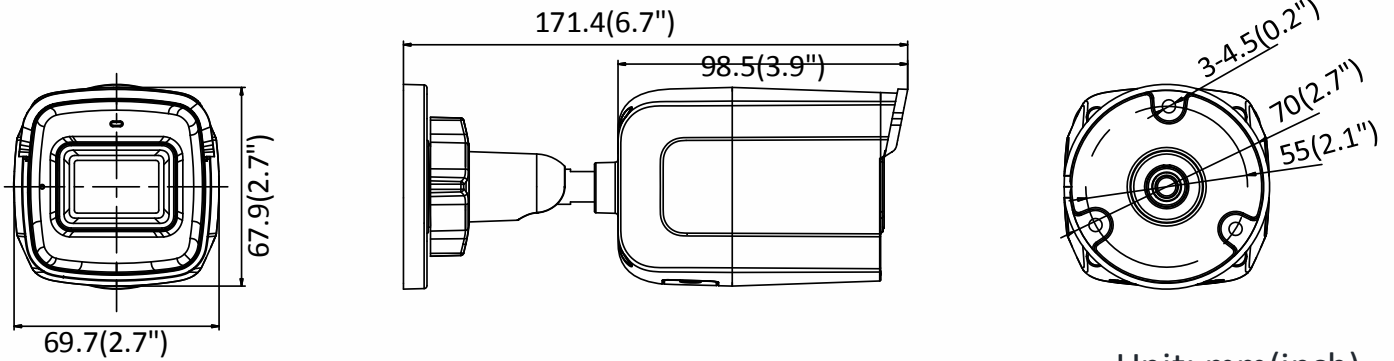

Network	
Alarm Trigger	Motion detection, video tampering, network disconnected, IP address conflict, illegal login, HDD error, HDD full
Network Storage	Support built-in microSD/SDHC/SDXC card (128G), local storage and NAS (NFS,SMB/CIFS), ANR
Protocols	TCP/IP, ICMP, HTTP, HTTPS, FTP, DHCP, DNS, DDNS, RTP, RTSP, RTCP, PPPoE, NTP, UPnP, SMTP, SNMP, IGMP, QoS, IPv6, UDP, Bonjour
General Function	One-key reset, heartbeat, mirror, password protection, privacy mask, watermark, IP address filter
Firmware Version	V5.5.60
API	ONVIF(PROFILE S,PROFILE G), ISAPI
Simultaneous Live View	Up to 6 channels
User/Host	Up to 32 users 3 levels: Administrator, Operator and User
Client	iVMS-4200, Hik-Connect, iVMS-5200, iVMS-4500
Web Browser	IE8+, Chrome 31.0-44, Firefox 30.0-51, Safari 8.0+
Interface	
Communication Interface	1 RJ45 10M/100M self-adaptive Ethernet port
On-board Storage	Built-in microSD/SDHC/SDXC slot, up to 128 GB
Audio I/O	1 Built-in mic, mono sound
Video Out	No
Alarm I/O	No
Reset Button	Yes
Wi-Fi	
Wireless Standards	IEEE802.11b, 802.11g, 802.11n
Frequency Range	2.412 GHz - 2.472 GHz
Channel Bandwidth	20/40MHz
Protocols	802.11b: CCK, QPSK, BPSK, 802.11g/n: OFDM
Security	64/128-bit WEP, WPA/WPA2, WPA-PSK/WPA2-PSK, WPS
Transfer Rates	11b/g: 54Mbps, 11n: up to 150Mbps
Wireless Range	Up to 50 m (The performance varies based on actual environment)
Power Consumption	<20dBm
General	
Operating Conditions	-30 °C to +60 °C (-22 °F to +140 °F), Humidity 95% or less (non-condensing)
Power Supply	12 VDC ± 25%, Φ 5.5 mm coaxial plug power
Power Consumption and Current	12 VDC, 0.5 A, Max: 6W
Protection Level	IP66
Material	Front cover: plastic, camera body: metal
Dimensions	Camera: 69.7 mm × 67.9 mm × 171.4 mm (2.7" × 2.7" × 6.7") With package: 216 mm × 121 mm × 118 mm (8.5" × 4.8" × 4.6")
Weight	Camera: 372g (0.8lb) With package: 659g(1.5lb)

Available Model:

DS-2CD2041G1-IDW1(2.8/4 mm)

Dimensions

Unit: mm(inch)

Accessory

DS-1280ZJ-S
Junction Box

Distributed by

HIKVISION