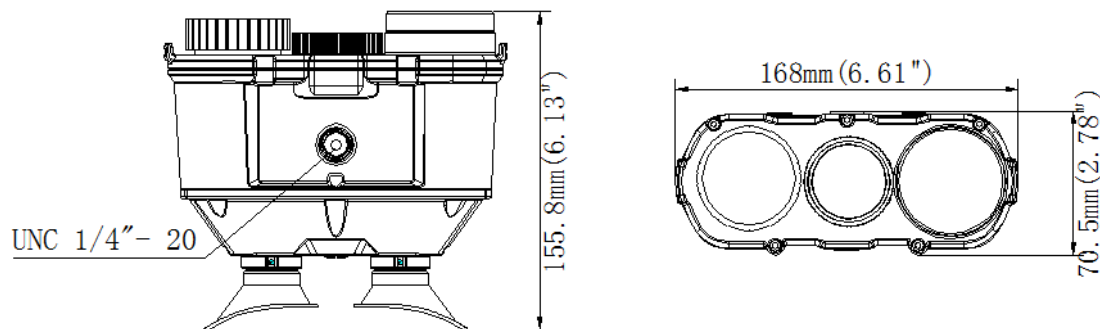

Order Models

DS-2TS16-38VI

Dimensions

Distributed by

HIKVISION

Headquarters

No.555 Qianmo Road, Binjiang District,
Hangzhou 310051, China
T +86-571-8807-5998
overseasbusiness@hikvision.com

Hikvision USA
T +1-909-895-0400
sales.usa@hikvision.com