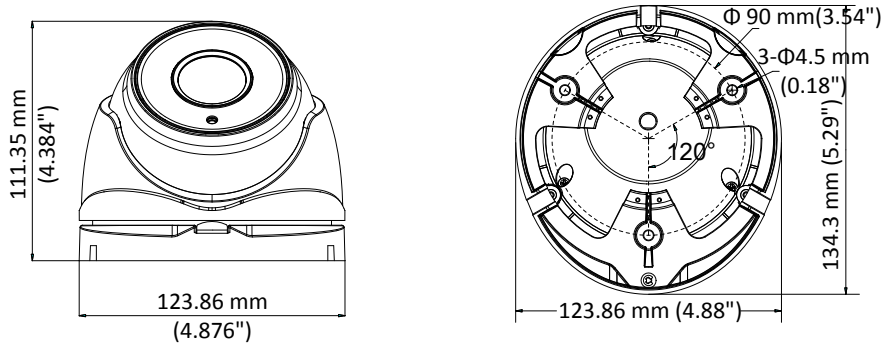

## Specification

<b>Camera</b>	
Image Sensor	2.0 megapixel progressive scan CMOS
Signal System	PAL/NTSC
Frame Rate	PAL: 1080p@25fps NTSC: 1080p@30fps
Resolution	1920 (H) × 1080 (V)
Min. illumination	Color: 0.005 Lux @ (F1.8, AGC ON), 0 Lux with IR
Shutter Time	PAL: 1/25 s to 1/50, 000 s NTSC: 1/30 s to 1/50, 000 s
Slow Shutter	Max. 16 times
Lens	2.8 mm to 12 mm motorized vari-focal lens
Horizontal Field of View	32.1° to 103°
Lens Mount	Φ14
Day & Night	IR cut filter
Angle Adjustment	Pan: 0° to 360°, Tilt: 0° to 75°, Rotate: 0° to 360°
Synchronization	Internal synchronization
WDR (Wide Dynamic Range)	> 120 dB
<b>Menu</b>	
AGC	Support
Day/Night Mode	Auto/Color/BW (Black and White)
White Balance	ATW/MANUAL
Privacy Mask	ON/OFF, 4 programmable privacy masks
Motion Detection	4 programmable motion areas
Backlight Compensation	WDR/BLC/HLC/OFF
3D DNR (Digital Noise Reduction)	On
Language	English, Chinese
Functions	Brightness, Sharpness, Mirror, Smart IR
<b>Interface</b>	
Video Output	1 HD analog output
<b>General</b>	
Operating Conditions	-40 °C to 60 °C (-40 °F to 140 °F), humidity: 90% or less (non-condensation)
Power Supply	12 VDC ± 25%/ PoC.at -A: 12 VDC ± 25%, 24 VDC ± 25%/ PoC.at
Power Consumption	Max. 8W
Ingress Protection	IP67
Material	Metal
IR Range	Up to 40 m
Communication	Up the coax, Protocol: HIKVISION-C (TVI output)
Dimensions	134.3 mm × 123.9 mm × 111.4 mm (5.29" × 4.88" × 4.39")
Weight	Approx. 750 g (1.57 lb.)

## Dimension