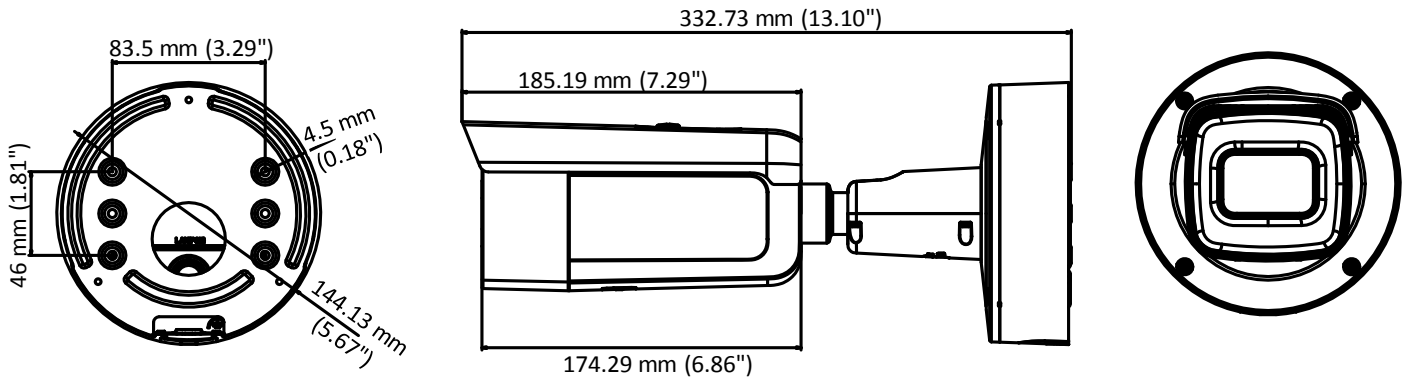

Available Model:

DS-2CD2655FWD-IZS

Dimensions

Accessories

DS-1475ZJ-SUS

DS-1476ZJ-SUS

Vertical Pole Mount

Corner Mount

Distributed by