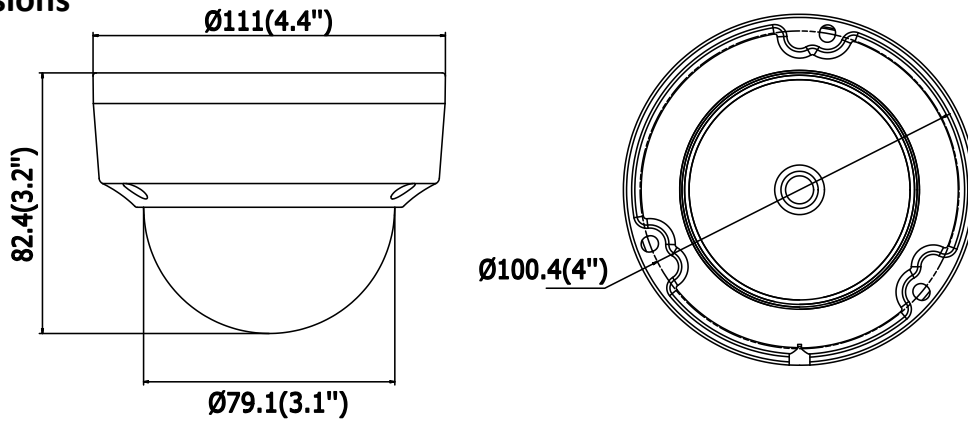

Dimensions

Unit: mm

Accessories

DS-1259ZJ

DS-1272ZJ-110

DS-1272ZJ-110B

DS-1271ZJ-110

DS-1280ZJ-DM18

DS-1276ZJ

DS-1275ZJ

DS-1250ZJ

Distributed by