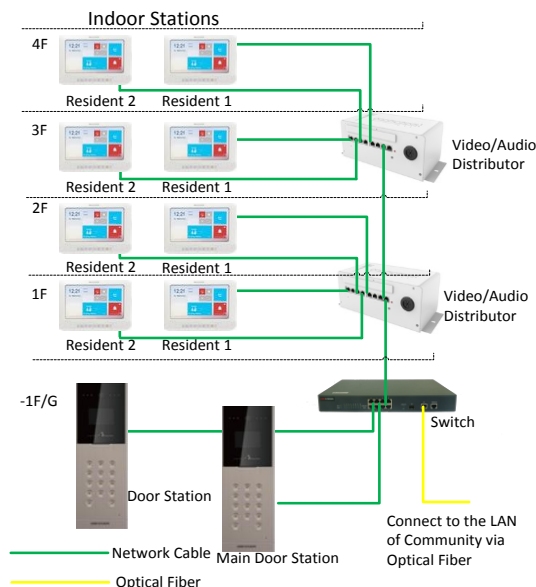

DS-KH6310-W/DS-KH6310

Indoor Station

AVAILABLE MODELS

DS-KH6310-W

DS-KH6310

MAIN FEATURES

- Video intercom function
- Remote unlocking function
- Resident-to-resident audio call
- Live view of HD video
- Voice message function
- Auto-respond and no disturbing mode
- Noise suppression and echo cancellation
- 8-ch zone alarm and SOS calling function
- Community notice
- Convenient installation with the bracket, batch setting, and power over video/audio distributor (DS-KAD606, DS-KAD612)

TYPICAL APPLICATION

SPECIFICATION

Model	DS-KH6310-W	DS-KH6310
Parameters	Video Intercom Indoor Station with 7-Inch Touch Screen	
System Parameters	Processor	High-Performance Embedded SOC Processor
	Operation System	Embedded Linux Operation System
Display Parameters	Display Screen	7-Inch Colorful TFT LCD
	Display Resolution	800 × 480
	Operation Method	Capacitive Touch Screen, Physical Key
	Operation Interface	Flattened UI Operation Interface
Audio Parameters	Audio Input	Built-in Omnidirectional Microphone
	Audio Output	Built-in Loudspeaker
	Audio Compression Standard	G.711 U
	Audio Compression Rate	64 Kbps
	Audio Quality	Noise Suppression and Echo Cancellation Supported
Network Parameters	Ethernet	10M/100M Self-Adaptive Ethernet
	Wireless Internet	Wi-Fi 802.11 b/g/n

Model	DS-KH6310-W	DS-KH6310
Parameters	Video Intercom Indoor Station with 7-Inch Touch Screen	
	Network Protocol	TCP/IP, SNMP, SIP, RTSP
Alarm Parameters	Alarm Input	8-ch Alarm Input Sensor
Device Interfaces	Network Access	1 RJ45 10M/100M Self-Adaptive Ethernet Access
	RS485	1; RS-485 Half-Duplex
	I/O Output	1
Other Parameters	Power Supply	Power Over Network Cable (DS-KAD606, DS-KAD612)/12 V DC
	Power Consumption	≤10W
	Working Temperature	-10° C to +55° C (14° F to 131° F)
	Working Humidity	10% - 90%
	Dimension (L x W x H)	195.8 mm × 132.8 mm × 17.5 mm
	Certification	FCC, CE