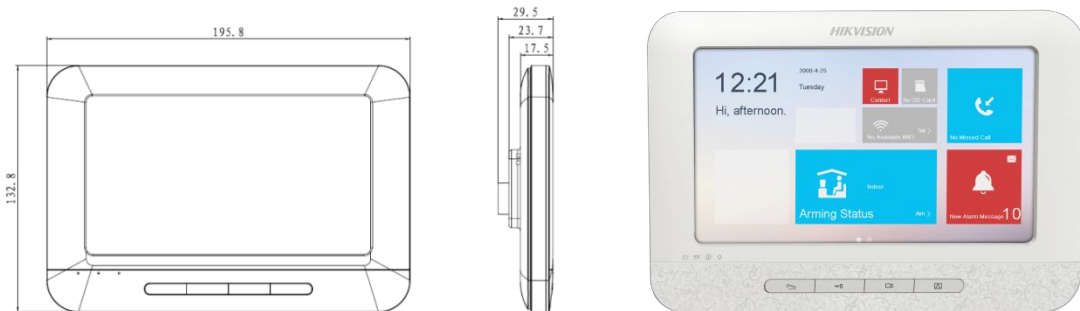

DS-KH6310-W/DS-KH6310

Indoor Station

AVAILABLE MODELS

DS-KH6310-W

DS-KH6310

MAIN FEATURES

- Video intercom function
- Remote unlocking function
- Resident-to-resident audio call
- Live view of HD video
- Voice message function
- Auto-respond and no disturbing mode
- Noise suppression and echo cancellation
- 8-ch zone alarm and SOS calling function
- Community notice
- Convenient installation with the bracket, batch setting, and power over video/audio distributor (DS-KAD606, DS-KAD612)

TYPICAL APPLICATION

SPECIFICATION

Model	DS-KH6310-W	DS-KH6310
Parameters	Video Intercom Indoor Station with 7-Inch Touch Screen	
System Parameters	Processor	High-Performance Embedded SOC Processor
	Operation System	Embedded Linux Operation System
Display Parameters	Display Screen	7-Inch Colorful TFT LCD
	Display Resolution	800 × 480
	Operation Method	Capacitive Touch Screen, Physical Key
	Operation Interface	Flattened UI Operation Interface
Audio Parameters	Audio Input	Built-in Omnidirectional Microphone
	Audio Output	Built-in Loudspeaker
	Audio Compression Standard	G.711 U
	Audio Compression Rate	64 Kbps
	Audio Quality	Noise Suppression and Echo Cancellation Supported
Network Parameters	Ethernet	10M/100M Self-Adaptive Ethernet
	Wireless Internet	Wi-Fi 802.11 b/g/n

Model	DS-KH6310-W	DS-KH6310
Parameters	Video Intercom Indoor Station with 7-Inch Touch Screen	
	Network Protocol	TCP/IP, SNMP, SIP, RTSP
Alarm Parameters	Alarm Input	8-ch Alarm Input Sensor
Device Interfaces	Network Access	1 RJ45 10M/100M Self-Adaptive Ethernet Access
	RS485	1; RS-485 Half-Duplex
	I/O Output	1
Other Parameters	Power Supply	Power Over Network Cable (DS-KAD606, DS-KAD612)/12 V DC
	Power Consumption	≤10W
	Working Temperature	-10° C to +55° C (14° F to 131° F)
	Working Humidity	10% - 90%
	Dimension (L x W x H)	195.8 mm × 132.8 mm × 17.5 mm
	Certification	FCC, CE