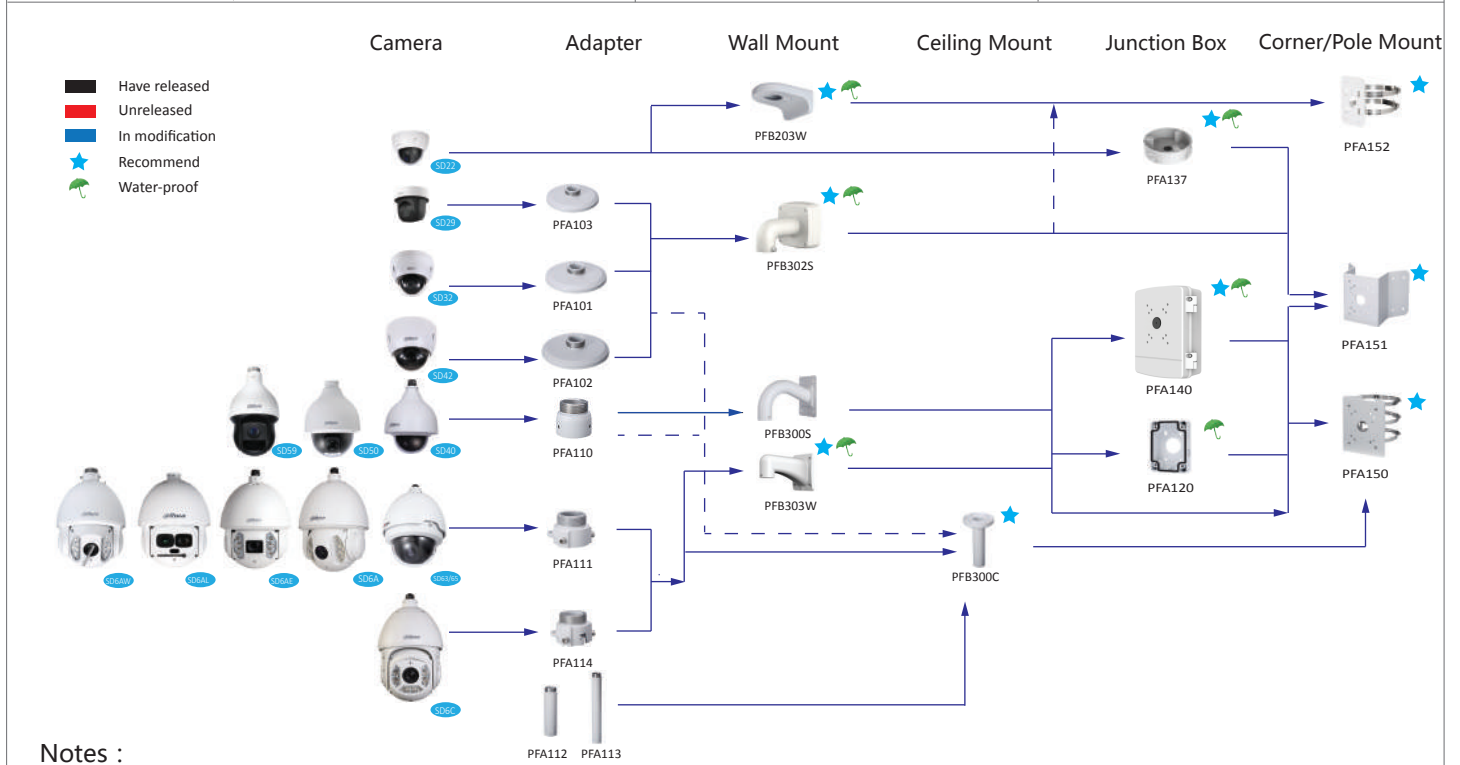

Selection of box cameras

Shape	Analog	HDCVI	Network
	FW181G	HFW1000/1100/1200/ 2120/2220S	HFW1000/1020/1120/1200/1220/1320/2100/ 4100/4120/4200/4220/4221/4300/4421S, HFW1000/1200S-W,
			HFW3100/3101/3200/3202/3300/3301/ 5100/5200/5202/5300/5302/5502C HFW5100/5200/5300C-L
		HF3101	
		HF3220E	HF5121/5221/5421E, HF8281/8301/8331/81200E
			HFW5100/5200-IRA
	FW181D		
	FW181J		
			HFW5100/5200D
		HFW1100/1200/2120/2220B	HFW4120/4220/4221/4421B
		HFW1100/1200/2120/2220D	HFW4120/4220/4221/4421D
	FW181I	HFW2120/2220E	HFW4100/4120/4200/4220/4221/4300/4421E
		HFW3220E-Z	HFW5100/5200/5300E(-Z/VF), HFW8301E(-Z), HFW8281/8331E-Z, HFW5200E-Z12, HFW5121/5220/5221/5421E-Z
	FW181R	HFW1000/1100/1200R, HFW1000/1100/1200RM	HFW1120/1220/1320RM
	FW181R-VF	HFW1100/1200/2120/2220R-VF, HFW2120/2220R-Z	HFW2100/2200/2300R-Z/VF, HFW2101/2201R-ZS/VFS
		SDZ1020/2020/2030S-N	

Selection of dome cameras

Shape	Analog	HDCVI	Network
			HD1000/1200C(-W), HD2100, HD83200/4100/4200/4300C, HDB4100/4200/4300C(-A), EB5400/5500
			HDB4100/4200/4300F-PT, HDPW4100/4200/4300F-WPT
	DW181H		
	DW181E	HDW1100S	HDW1000/1200/3200/4100/4200/4300S
		HDW2120/2220S	HDW1020/1120/1220/1320S
		HDW1000/1100/1200/2120/2220M	HDW4120/4220/4421M
		HDW1100/1200/2120/2220R-VF	
	DW181M		HDW4100/4200/4300C
	DW181R	HDW1000/1100R	
		HDW1200/2120/2220E	HDW4120/4220/4221/4421E
		HDW2120/2220R-Z	HDW2120/2220R-Z
			HDB(W)3100/3101/3200/3202/3301/5100/5200/5202/5300/5302/5502, HDB(W)8301(-Z), HDB(W)8281-Z
			HDBW5121/5220/5221/5421/8331E-Z
			HDBW3220E-Z
		HDBW1100/1200/2120/2220E	HDBW1000/1200E(-S/-W), HDBW4100/4200/4300E(-S/-AS), HDBW4800E, HDBW4120/4220/4221/4421E(-AS)
	DBW181R-VF	HDBW1100/1200/2120/2220R-VF, HDBW2120/2220R-Z	HDBW2100/2200/2300R-Z/VF, HDBW2101/2201R-ZS/VFS
	DBW183H MW183H	HDBW2120/2220F, HDBW2120/2220F-M	HDBW4120/4220/4221/4421F(-AS/-M)
			EB(W)8600/81200

Notes :

1. PTZ dome cameras have the standard configurations, and the configurations have been as follows.