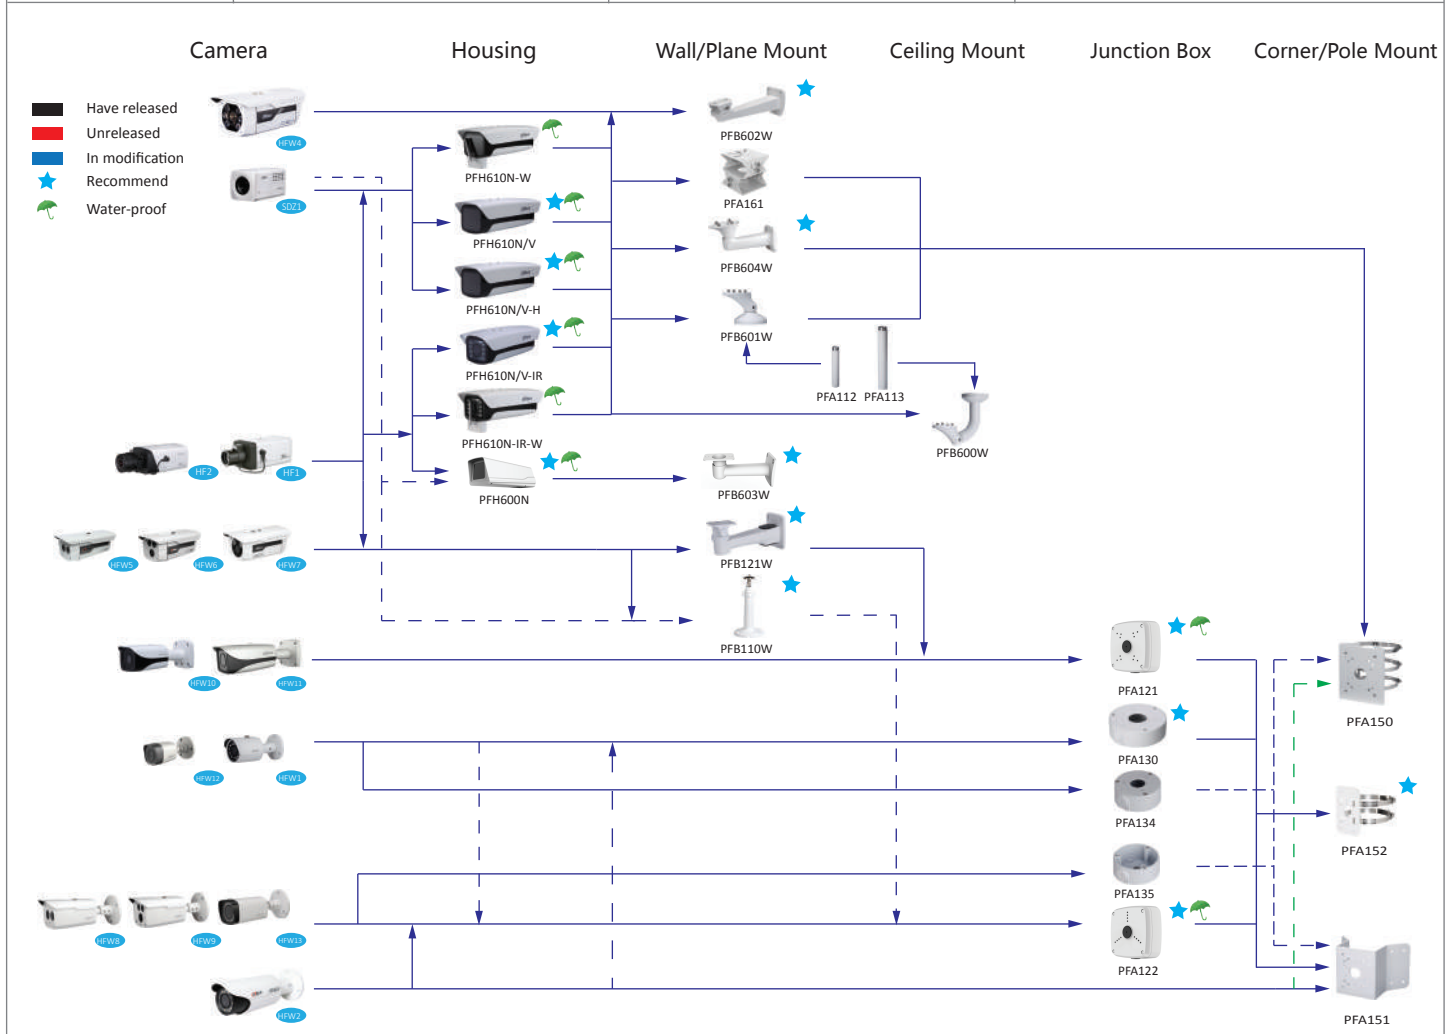

Selection of box cameras

Shape	Analog	HDCVI	Network
	FW181G	HFW1000/1100/1200/ 2120/2220S	HFW1000/1020/1120/1200/1220/1320/2100/ 4100/4120/4200/4220/4221/4300/4421S, HFW1000/1200S-W,
			HFW3100/3101/3200/3202/3300/3301/ 5100/5200/5202/5300/5302/5502C HFW5100/5200/5300C-L
		HF3101	
		HF3220E	HF5121/5221/5421E, HF8281/8301/8331/81200E
			HFW5100/5200-IRA
	FW181D		
	FW181J		
			HFW5100/5200D
		HFW1100/1200/2120/2220B	HFW4120/4220/4221/4421B
		HFW1100/1200/2120/2220D	HFW4120/4220/4221/4421D
	FW181I	HFW2120/2220E	HFW4100/4120/4200/4220/4221/4300/4421E
		HFW3220E-Z	HFW5100/5200/5300E(-Z/VF), HFW8301E(-Z), HFW8281/8331E-Z, HFW5200E-Z12, HFW5121/5220/5221/5421E-Z
	FW181R	HFW1000/1100/1200R, HFW1000/1100/1200RM	HFW1120/1220/1320RM
	FW181R-VF	HFW1100/1200/2120/2220R-VF, HFW2120/2220R-Z	HFW2100/2200/2300R-Z/VF, HFW2101/2201R-ZS/VFS
		SDZ1020/2020/2030S-N	

Selection of dome cameras

Shape	Analog	HDCVI	Network
			HD1000/1200C(-W), HD2100, HD83200/4100/4200/4300C, HDB4100/4200/4300C(-A), EB5400/5500
			HDB4100/4200/4300F-PT, HDPW4100/4200/4300F-WPT
	DW181H		
	DW181E	HDW1100S	HDW1000/1200/3200/4100/4200/4300S
		HDW2120/2220S	HDW1020/1120/1220/1320S
		HDW1000/1100/1200/2120/2220M	HDW4120/4220/4421M
		HDW1100/1200/2120/2220R-VF	
	DW181M		HDW4100/4200/4300C
	DW181R	HDW1000/1100R	
		HDW1200/2120/2220E	HDW4120/4220/4221/4421E
		HDW2120/2220R-Z	HDW2120/2220R-Z
			HDB(W)3100/3101/3200/3202/3301/5100/5200/5202/5300/5302/5502, HDB(W)8301(-Z), HDB(W)8281-Z
			HDBW5121/5220/5221/5421/8331E-Z
			HDBW3220E-Z
		HDBW1100/1200/2120/2220E	HDBW1000/1200E(-S/-W), HDBW4100/4200/4300E(-S/-AS), HDBW4800E, HDBW4120/4220/4221/4421E(-AS)
	DBW181R-VF	HDBW1100/1200/2120/2220R-VF, HDBW2120/2220R-Z	HDBW2100/2200/2300R-Z/VF, HDBW2101/2201R-ZS/VFS
	DBW183H MW183H	HDBW2120/2220F, HDBW2120/2220F-M	HDBW4120/4220/4221/4421F(-AS/-M)
			EB(W)8600/81200

Notes :

1. PTZ dome cameras have the standard configurations, and the configurations have been as follows.