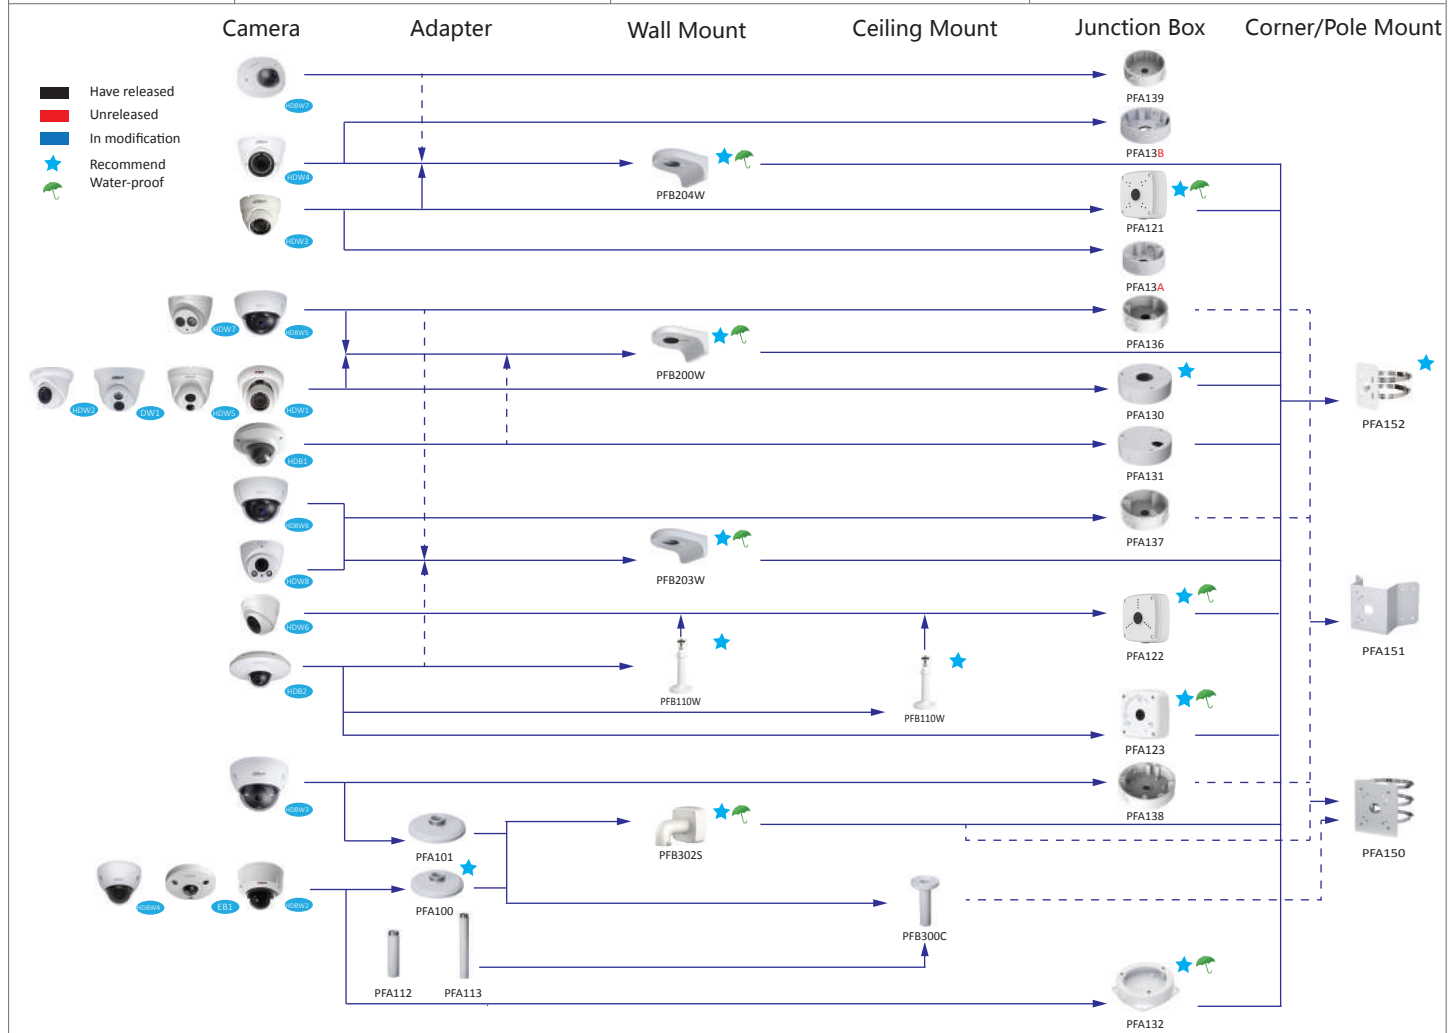

Selection of box cameras

Shape	Analog	HDCVI	Network
	FW181G	HFW1000/1100/1200/ 2120/2220S	HFW1000/1020/1120/1200/1220/1320/2100/ 4100/4120/4200/4220/4221/4300/4421S, HFW1000/1200S-W,
			HFW3100/3101/3200/3202/3300/3301/ 5100/5200/5202/5300/5302/5502C HFW5100/5200/5300C-L
		HF3101	
		HF3220E	HF5121/5221/5421E, HF8281/8301/8331/81200E
			HFW5100/5200-IRA
	FW181D		
	FW181J		
			HFW5100/5200D
		HFW1100/1200/2120/2220B	HFW4120/4220/4221/4421B
		HFW1100/1200/2120/2220D	HFW4120/4220/4221/4421D
	FW181I	HFW2120/2220E	HFW4100/4120/4200/4220/4221/4300/4421E
		HFW3220E-Z	HFW5100/5200/5300E(-Z/VF), HFW8301E(-Z), HFW8281/8331E-Z, HFW5200E-Z12, HFW5121/5220/5221/5421E-Z
	FW181R	HFW1000/1100/1200R, HFW1000/1100/1200RM	HFW1120/1220/1320RM
	FW181R-VF	HFW1100/1200/2120/2220R-VF, HFW2120/2220R-Z	HFW2100/2200/2300R-Z/VF, HFW2101/2201R-ZS/VFS
		SDZ1020/2020/2030S-N	

Selection of dome cameras

Shape	Analog	HDCVI	Network
			HD1000/1200C(-W), HD2100, HD83200/4100/4200/4300C, HDB4100/4200/4300C(-A), EB5400/5500
			HDB4100/4200/4300F-PT, HDPW4100/4200/4300F-WPT
	DW181H		
	DW181E	HDW1100S	HDW1000/1200/3200/4100/4200/4300S
		HDW2120/2220S	HDW1020/1120/1220/1320S
		HDW1000/1100/1200/2120/2220M	HDW4120/4220/4421M
		HDW1100/1200/2120/2220R-VF	
	DW181M		HDW4100/4200/4300C
	DW181R	HDW1000/1100R	
		HDW1200/2120/2220E	HDW4120/4220/4221/4421E
		HDW2120/2220R-Z	HDW2120/2220R-Z
			HDB(W)3100/3101/3200/3202/3301/5100/5200/5202/5300/5302/5502, HDB(W)8301(-Z), HDB(W)8281-Z
			HDBW5121/5220/5221/5421/8331E-Z
			HDBW3220E-Z
		HDBW1100/1200/2120/2220E	HDBW1000/1200E(-S/-W), HDBW4100/4200/4300E(-S/-AS), HDBW4800E, HDBW4120/4220/4221/4421E(-AS)
	DBW181R-VF	HDBW1100/1200/2120/2220R-VF, HDBW2120/2220R-Z	HDBW2100/2200/2300R-Z/VF, HDBW2101/2201R-ZS/VFS
	DBW183H MW183H	HDBW2120/2220F, HDBW2120/2220F-M	HDBW4120/4220/4221/4421F(-AS/-M)
			EB(W)8600/81200

Notes :

1. PTZ dome cameras have the standard configurations, and the configurations have been as follows.