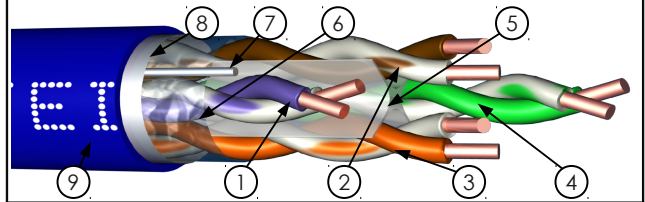


**elbaC Cable**

ZAC sous le Beer – RD 836
 F-27730 BUEIL
 Tel : +33 (0)2 32 62 00 92
 Fax : +33 (0)2 76 01 31 80
 www.elbac.fr / info@elbac.fr

**Construction****Inner conductor**

Material	Annealed copper
Diameter	Ø 0.55 ± 0.008 mm

Insulation

Material	HDPE
Diameter	Ø 1.02 mm

Assembly

4 unshielded twisted pairs

①		Blue / White Blue
②		Brown / White Brown
③		Orange / White Orange
④		Green / White Green

Filler Cross member ⑤**Mylar spiral** ⑥

Coverage ≥ 115 %

Drain wire ⑦

Material	Tinned copper
Diameter	Ø 0.4 ± 0.01 mm

Screen ⑧

Material	Aluminium / PET (40µ/12µ)
Coverage	≥ 115 %

Sheath ⑨

Material	LSZH Blue RAL 5005
Thickness	≥ 0.50 mm
Diameter	Ø 7.20 ± 0.20 mm