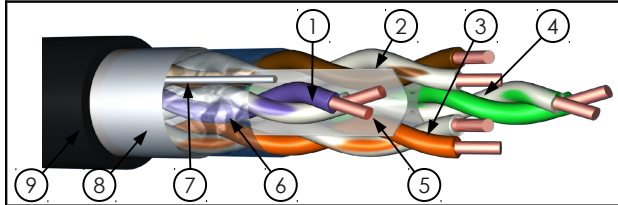


**elbaC Cable**

ZAC sous le Beer – RD 836
F-27730 BUEIL
Tel : +33 (0)2 32 62 00 92
Fax : +33 (0)2 76 01 31 80
www.elbac.fr / info@elbac.fr

**Construction****Inner conductor**

Material	Annealed copper
Diameter	AWG24 Ø 0.50 ± 0.008 mm

Insulation

Material	PEHD
Diameter	0.95 mm

Assembly**4 unshielded pairs**

①		Blue / White Blue
②		Brown / White Brown
③		Orange / White Orange
④		Green / White Green

Spacer	PE cross member	⑤
--------	-----------------	---

Mylar spiral

Coverage	≥ 125 %	⑥
----------	---------	---

Drain wire

Material	Tinned copper	⑦
Diameter	Ø 0.50 ± 0.008 mm	

Screen

Material	Aluminium / PET (40µ/12µ)	⑧
Coverage	≥ 125 %	

Sheath

Material	XL-LSZH	⑨
Color	Black	
Diameter	Ø 6.50 ± 0.15 mm	
Mass	41 kg/km	

Color / Process	Black / Ink jet
Step	1 m

Electrical characteristics

Impedance	100 ±15 Ω
-----------	-----------

Max. conductor DC resistance	94.8 Ω/km
------------------------------	-----------

Propagation velocity ratio	65%
----------------------------	-----