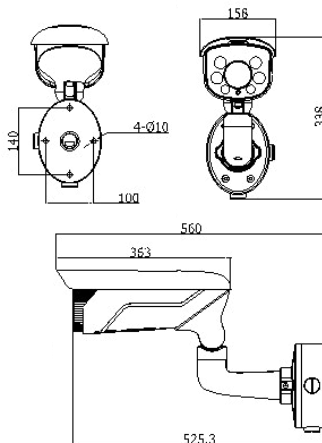

Dimensions

Available models

DS-2CD4625FWD-IZ, DS-2CD4625FWD-IZS,
DS-2CD4625FWD-IZH, DS-2CD4625FWD-IZHS

- -S: 1-ch audio I/O, 1-ch alarm I/O, 1-ch RS-485 interface
- -H: Smart Heater

DS-2CD4625FWD-IZ(H)(S)	
Camera	
Image sensor	1/2.8" Progressive Scan CMOS
Min. illumination	0.01 Lux @(F1.2,AGC ON), 0 Lux with IR 0.014 Lux @(F1.4,AGC ON), 0 Lux with IR
Shutter time	1s ~ 1/100,000s
Slow shutter	Yes
Lens	2.8-12mm @ F1.4 Motorized VF lens 8-32mm @ F1.4 Motorized VF lens optional
Auto iris	DC drive
Day & night	IR cut filter with auto switch
Digital noise reduction	3D DNR
Wide dynamic range	120dB
Compression standard	
Video compression	H.264/ MJPEG
H.264 codec profile	Baseline Profile / Main Profile / High Profile
Video bit rate	32 Kbps ~ 16 Mbps
Audio compression	G.711/G.722.1/G.726/MP2L2
Audio bit rate	64Kbps(G.711) / 16Kbps(G.722.1) / 16Kbps(G.726) / 32-128Kbps(MP2L2)
Image	
Max. resolution	1920 × 1080
Frame rate	50Hz: 50fps(1920 × 1080) / (1280 × 960) / (1280 × 720) 60Hz: 60fps(1920 × 1080) / (1280 × 960) / (1280 × 720)
3rd stream	Independent with Main Stream and Sub Stream, up to 50Hz: 25fps (1920 × 1080) 60Hz: 30fps (1920 × 1080)
BLC	Support, zone optional
Defog	Support
Day / Night Switch	Auto/Schedule/Triggered by Alarm In
Picture overlay	128x128 24bit BMP format overlay, zone optional
ROI	Support
Network	
Network storage	Micro SD/SDHC/SDXC card with ANR (up to 64G), NAS (Support NFS, SMB/CIFS)
Alarm trigger	Line crossing detection, intrusion detection, scene change detection, audio exception detection, motion detection, dynamic analysis, tampering alarm, network disconnect, IP address conflict, Storage exception
Protocols	TCP/IP, ICMP, HTTP, HTTPS, FTP, DHCP, DNS, DDNS, RTP, RTSP, RTCP, PPPoE, NTP, UPnP, SMTP, SNMP, IGMP, 802.1X, QoS, IPv6, Bonjour
Security	One-key recovery, flash-prevention, three streams, heartbeat, mirror, password protection, video mask, Watermark, IP address filtering, Anonymous access
System compatibility	ONVIF, PSIA, CGI, ISAPI
General	
Operating conditions	-30 °C ~ 60 °C Humidity 95% or less (non-condensing) +H: -40 °C ~ 60 °C
Power supply	24 V AC ± 10%, High PoE (802.3at)
Impact Protection	IEC600068-2-75Eh, 50J; EN50102, up to IK10
Power consumption	24W MAX
IR range	Up to 50m (2.8-12mm) / 150m (8-32mm)
Ingress protection	IP66
Dimensions	158x338x560mm
Weight	6200g