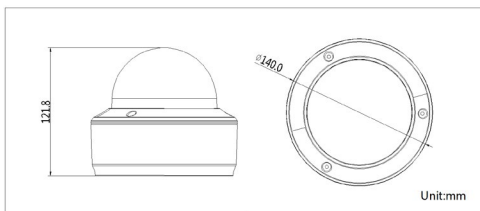

Dimensions

Accessories

Available models

DS-2CD4125FWD, DS-2CD4125FWD-I,
DS-2CD4125FWD-Z, DS-2CD4125FWD-IZ

* "-Z" is equipped with Motorized VF lens

DS-2CD4125FWD-(I)(Z)	
Camera	
Image sensor	1/2.8" Progressive Scan CMOS
Min. illumination	0.01 Lux @ (F1.2, AGC ON), 0 lux with IR , 0.014 Lux @ (F1.4, AGC ON), 0 lux with IR
Shutter time	1s ~ 1/100,000s
Slow shutter	Yes
Lens	2.8-12mm @ F1.4, angle of view: 113-33.8° (-Z: 2.8-12mm @ F1.4, angle of view: 113-33.8°)
Lens mount	Φ 14
Angle adjustment	Pan: 0° ~ 355°, tilt: 0° ~ 75°, rotation: 0° ~ 355°
Auto iris	DC drive
Day & night	Electronic (-I: IR cut filter with auto switch)
Digital noise reduction	3D DNR
Wide dynamic range	120dB
Compression standard	
Video compression	H.264 / MJPEG
H.264 codec profile	Baseline Profile / Main Profile / High Profile
Video bit rate	32 Kbps ~ 16 Mbps
Audio compression	G.711/G.722.1/G.726/MP2L2
Audio bit rate	64Kbps(G.711) / 16Kbps(G.722.1) / 16Kbps(G.726) / 32-128Kbps(MP2L2)
Image	
Max. resolution	1920 x 1080
Frame rate	50Hz: 50fps (1920 x 1080, 1280 x 960, 1280 x 720) 60Hz: 60fps (1920 x 1080, 1280 x 960, 1280 x 720)
3rd stream	Independent setting, up to: 50Hz: 25fps(1920 x 1080) , 60Hz: 30fps (1920 x 1080)
Image settings	Rotate mode, saturation, brightness, contrast, grayscale adjustable through client software or web browser
BLC	Yes, zone configurable
HLC	Yes
Defog	Yes
Picture overlay	128 x 128, BMP 24bit, zone configurable
ROI	Support
Network	
Network storage	NAS (Support NFS, SMB/CIFS)
Alarm trigger	Intrusion detection, Defocus detection, Motion detection, Face detection, line crossing detection, Dynamic analysis, Tampering alarm, Network disconnect, IP address conflict, Storage exception
Protocols	TCP/IP, ICMP, HTTP, HTTPS, FTP, DHCP, DNS, DDNS, RTP, RTSP, RTCP, PPPoE, NTP, UPnP, SMTP, SNMP, IGMP, 802.1X, QoS, IPv6, Bonjour
Security	User authentication, watermark, IP address filtering, anonymous access, reset
System compatibility	ONVIF, PSIA, CGI, ISAPI
Interface	
Audio input	1-ch 3.5mm audio interface, Mic in/Line in
Audio output	1-ch 3.5mm audio interface
Communication interface	1 RJ45 10M / 100M ethernet port, 1 RS-485 interface, 1 RS-232 interface
Alarm I/O	1/1
Video output	1 Vp-p composite output (75 Ω / BNC)
On-board storage	Built-in micro SD/SDHC/SDXC card slot, up to 64GB
General	
Operating conditions	-30°C ~ 60°C (-22°F ~ 140°F), humidity 95% or less (non-condensing)
Power supply	12 VDC ± 10%, PoE (802.3af)
Power consumption	Max. 6W Max. 9W (IR on: 2W, Motorized VF lens: 1W)
IR range	Up to 30m
Impact protection	IEC60068-275Eh, 50J; EN50102, up to IK10
Dimensions	Φ 140 x 121.8 mm (Φ5.51" x 4.80")
Weight	1400 g (3.09 lbs)